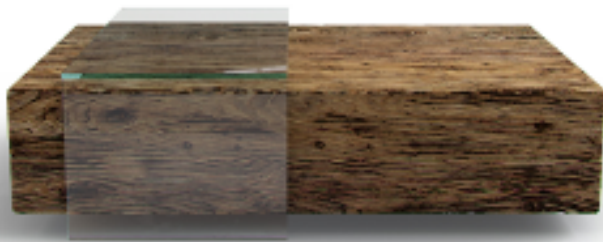

# ORGANICCA

## BRIDGE COFFEE TABLE

## BRIDGE COFFEE TABLE

47"L x 30"W x 14"H  
cedar wood box

\* custom sizes available

ORGANICCA

OrganiccaFurniture.com  
yoko@zokagroup.com  
adrian@zokagroup.com  
www.zokagroup.com  
@organicca | @zokagroup